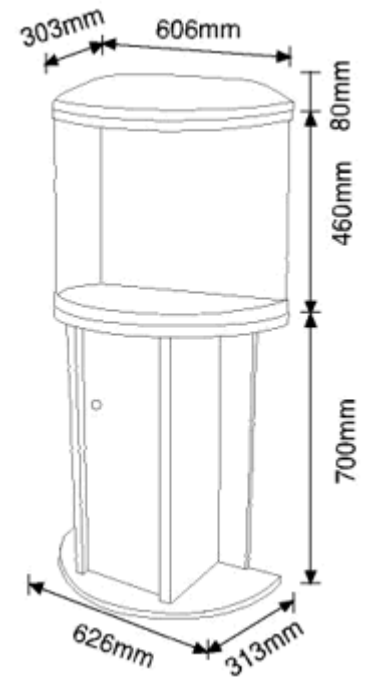

R760 Half Round

Includes:

2 x 8w Tubes plus Top Filter

Dark Grey Tank - JB86

Dark Grey Stand - JB87

Silver Tank - JB88

Silver Stand - JB89

Tank and Cabinet

$ 599.95