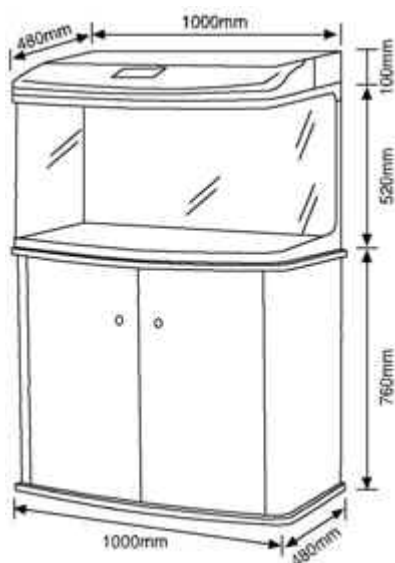

1.3 JEBO R3100

Jebo R3100

Includes:

**Light with 3 x 30w Tubes &
Top Filter Unit**

- **Black - JB41**
- **Cabinet Stand - JB42**
- **Silver - JB34**
- **Cabinet Stand - JB34B**
- **Woodgrain - JB34A**
- **Cabinet Stand - JB42A**

Tank & Cabinet

$ 1085.00