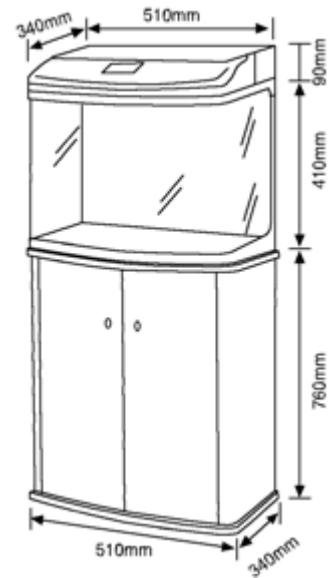

1.2 R300 Series

R352

Black - JB81
Stand - JB82
Silver - JB83
Stand - JB84

Tank and Cabinet

$ 599.95