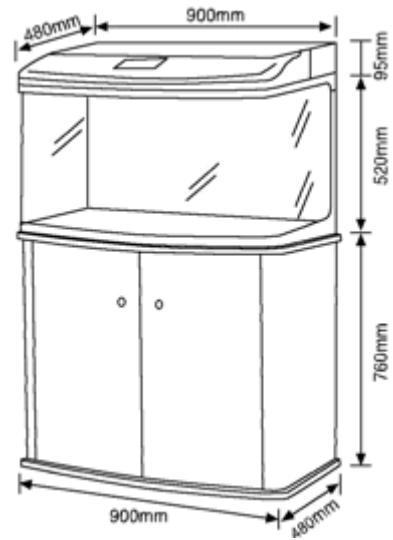

Jebo R390

Includes:

**3 x 20w Tubes & Top
Filter Unit**

**Black - JB37
Cabinet Stand - JB38
Silver - JB33
Cabinet Stand - JB33B**

Tank and Cabinet

$ 799.95