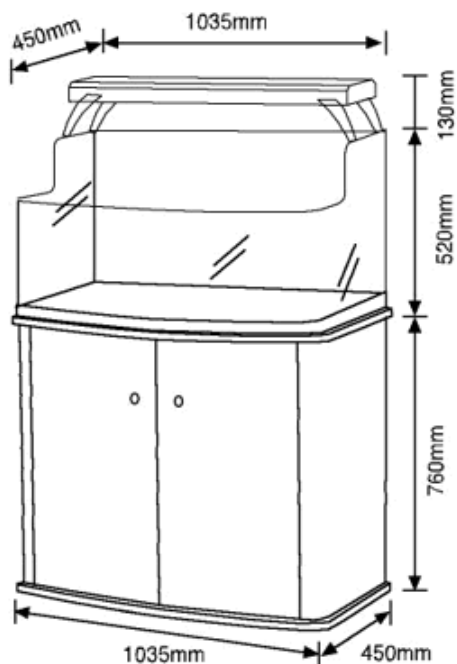

1.4 JEBO 6100 – Featuring a Cutaway Front Area

Jebo R6100
(Not in stock at this time)

Includes:

**Light with 2 x 25w Tubes &
Top Filter Unit**

**Top Filter Unit
Black - JB66
Cabinet Stand - JB67**

Tank & Cabinet

$ 1085.00