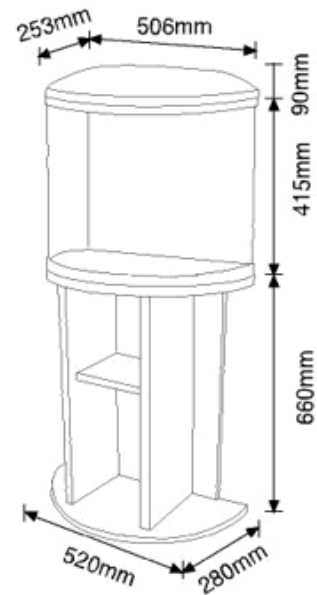

## 1.1 Half Round Series

**R750 Half Round**  
**Includes:**

**2 x 8w Tubes plus Top Filter**

**Dark Grey Tank - JB93**  
**Dark Grey Stand - JB93A**  
**Silver Tank - JB90**  
**Silver Stand - JB90A**

**Tank and Cabinet**