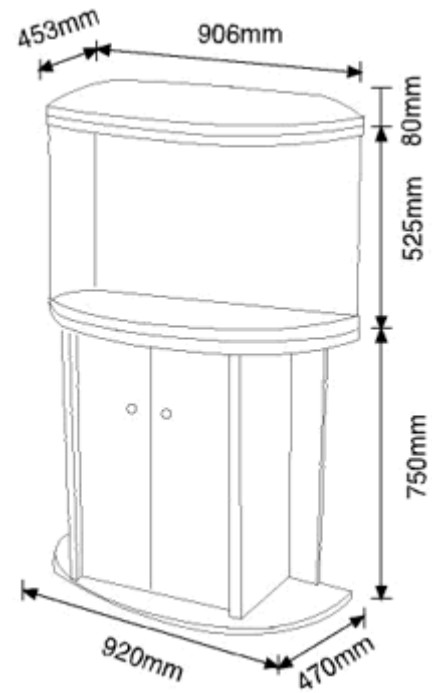

R790 Half Round

Includes:

**1 x 20, 2 x 15w Tubes
plus Top Filter**

**Dark Grey Tank - JB92
Dark Grey Stand - JB92A
Silver Tank - JB153
Silver Stand - JB153A**

Tank and Cabinet

$ 775.00